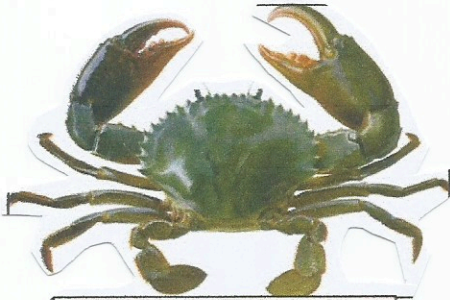

ปลา

หอย

สุนัข

ปู

กุ้ง

ไก่

หมู

กระต่าย

บนบก

A scenic view of a tropical beach with clear turquoise water and a white box containing Thai text. The water is crystal clear, showing the sandy bottom and some green algae. In the background, there is a lush green forest and a small beach area with some structures and people.

ใต้น้ำ